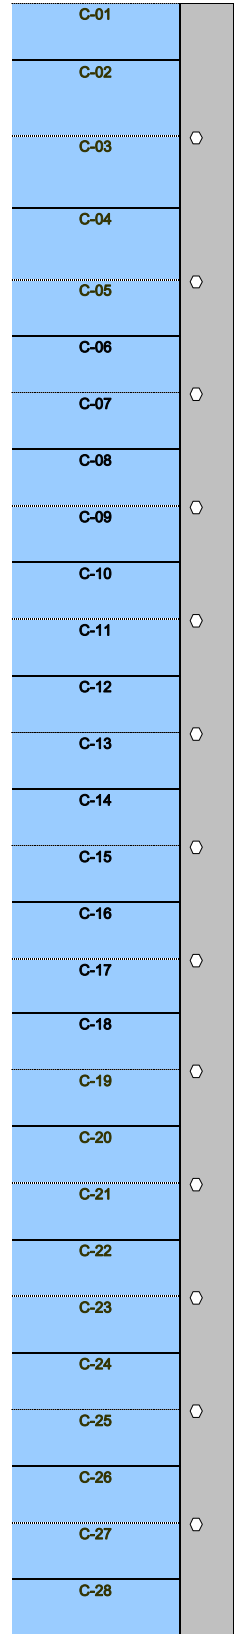

A DOCK

B DOCK

C DOCK

HARBOURGATE YACHT CLUB

Standard Length - 50 Feet
Approximate Width - 17 Feet

Standard Length - 45 Feet
Approximate Width - 15 Feet

Standard Boat Length - 37 Feet
Approximate Width - 15 Feet

HARBOURGATE YACHT CLUB BOAT SLIP LIST PRICES

“A” DOCK **\$100,000**

Standard Length - 50 Feet
Approximate Width - 17 Feet
Power Supply - 50 AMP

“B” DOCK (odd slip #'s) **\$95,000**

Standard Length - 45 Feet
Approximate Width - 15 Feet
Power Supply - 50 AMP

“B” DOCK (even slip #'s) **\$95,000**

Standard Length - 45 Feet
Approximate Width - 15 Feet
Power Supply - 30 AMP

“C” DOCK **\$80,000**

Standard Length - 37 Feet
Approximate Width - 15 Feet
Power Supply - 30 AMP

**PRICES REFERENCED ARE STARTING LIST PRICES AND
SUBJECT TO AVAILABILITY. PLEASE CONTACT CENTURY 21
STRAND GROUP FOR AVAILABILITY. (843) 280-2121**

** See survey for actual slip dimensions.*