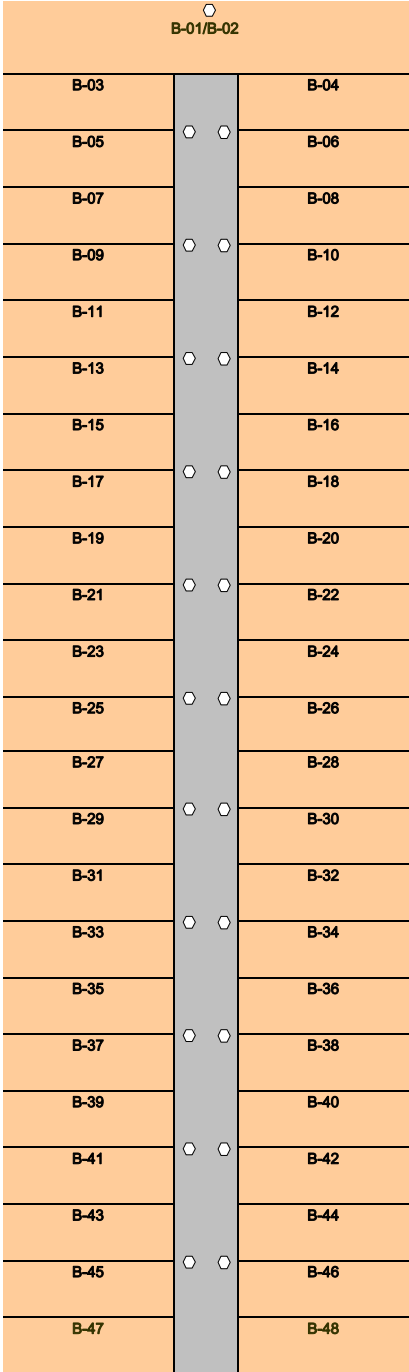

A DOCK

B DOCK

C DOCK

HARBOURGATE YACHT CLUB

Standard Length - 50 Feet
Approximate Width - 17 Feet

Standard Length - 45 Feet
Approximate Width - 15 Feet

Standard Boat Length - 37 Feet
Approximate Width - 15 Feet

HARBOURGATE YACHT CLUB BOAT SLIP LIST PRICES

“A” DOCK **\$100,000**

Standard Length - 50 Feet
Approximate Width - 17 Feet
Power Supply - 50 AMP

“B” DOCK (odd slip #'s) **\$95,000**

Standard Length - 45 Feet
Approximate Width - 15 Feet
Power Supply - 50 AMP

“B” DOCK (even slip #'s) **\$95,000**

Standard Length - 45 Feet
Approximate Width - 15 Feet
Power Supply - 30 AMP

“C” DOCK **\$80,000**

Standard Length - 37 Feet
Approximate Width - 15 Feet
Power Supply - 30 AMP

**PRICES REFERENCED ARE STARTING LIST PRICES AND
SUBJECT TO AVAILABILITY. PLEASE CONTACT CENTURY 21
STRAND GROUP FOR AVAILABILITY. (843) 280-2121**

** See survey for actual slip dimensions.*